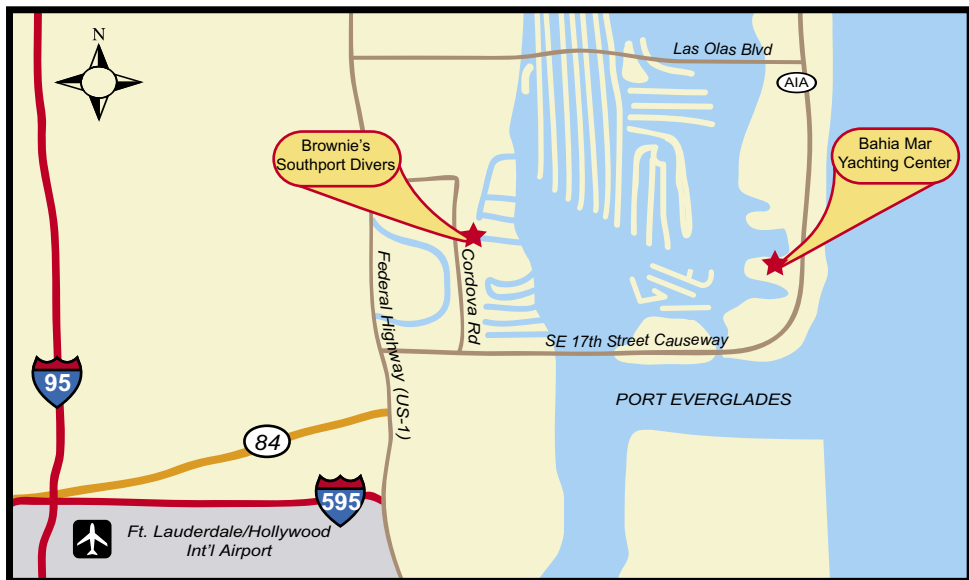

# Directions to Brownie's Palm Beach Divers From the West Palm Beach Boat Show

1. Go north on Flagler drive turning left on Banyan Boulevard heading west.
2. At N. Australian Ave. go north.
3. Turn right (east) onto Blue Heron Boulevard.
4. Go north on Broadway.
5. Brownie's Palm Beach Divers is on the left hand side with parking behind the store.

**Brownie's Palm Beach Divers**  
3619 Broadway  
Riviera Beach, FL 33404  
Ph 561.844.3483  
[info@yachtdiver.com](mailto:info@yachtdiver.com)

# Directions to Brownie's Southport Divers From the Fort Lauderdale Boat Show

1. Take A1A (Ocean Drive) south. A1A road will turn into SE 17th Street Causeway.
2. Go over the bridge and go right on Cordova Road.
3. Brownie's Southport Divers is on the right hand side next to Southport Raw Bar and across the street from Quarterdeck.